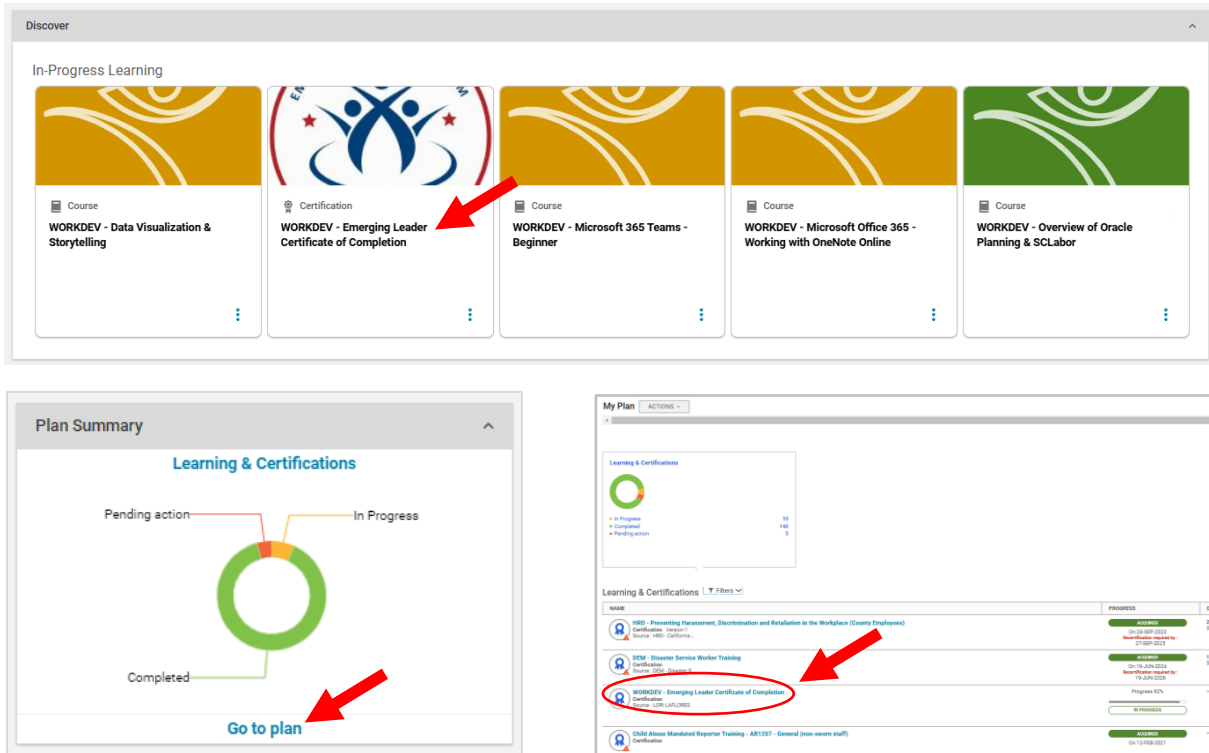

EMERGING LEADER CERTIFICATE OF COMPLETION

Register for Classes and Monitor Your Progress

- Sign into *sonoma higher ed*
- Find the Certification **WORKDEV – Emerging Leader Certificate of Completion** under IN-PROGRESS LEARNING or PLAN SUMMARY:

- Click on the **WORKDEV – Emerging Leader Certificate of Completion** to enroll in classes, check your registration status, and monitor your progress: