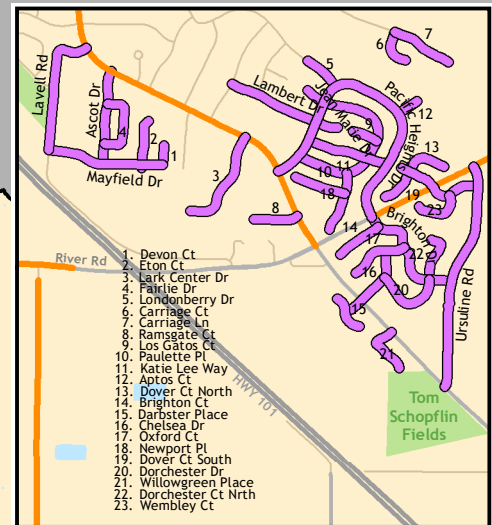

# PAVEMENT PLANS & CONSTRUCTION

## District 4

County of Sonoma  
Department of Transportation and Public Works

### Road Paving Projects

— 2013-2019
 — Planned